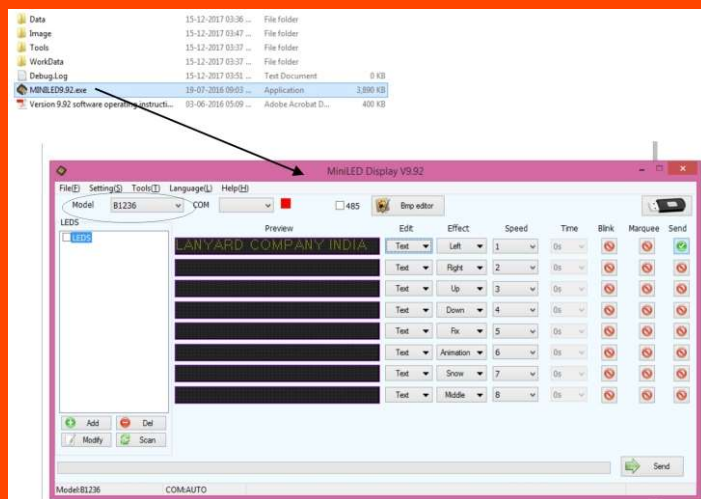

Ideal For Seminar Attendees, Hospital Staff Or Anyone Who Uses A Key Card/swipe Card

LED Name Badge (12x48 pixels) Red

PRODUCT SPECIFICATION

- ❖ Store Up To 8 Messages , And 1500 Characters
- ❖ Rechargeable Battery Which Run Through Ac . Dimensions : 4 X 1.3 X 0.2
- ❖ Program Available In A Compact Disc (c.d.) . Can Change Anytime You Want
- ❖ Vista, Windows 7, Windows 8, and Windows 10. Not Available For Mac.
- ❖ Adjustable Brightness (25%, 50%, 75%, 100%)