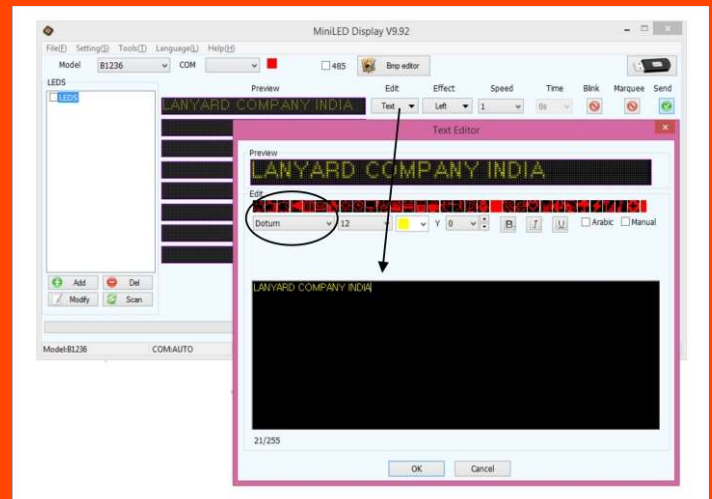

Ideal For Seminar Attendees, Hospital Staff Or Anyone Who Uses A Key Card/swipe Card

LED Name Badge (12x48 pixels) Red

PRODUCT SPECIFICATION

- ❖ Store Up To 8 Messages , And 1500 Characters
- ❖ Rechargeable Battery Which Run Through Ac . Dimensions : 4 X 1.3 X 0.2
- ❖ Program Available In A Compact Disc (c.d.) . Can Change Anytime You Want
- ❖ Vista, Windows 7, Windows 8, and Windows 10. Not Available For Mac.
- ❖ Adjustable Brightness (25%, 50%, 75%, 100%)