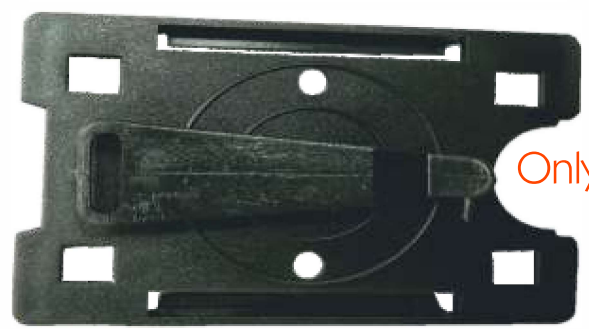

Blue Box Holder

ID Card Holder

Crystal Holder With Flap

Crystal Holder Without Flap

ID Card Holder

HORIZONTAL

VERTICAL

Soft Rubber Pouch (54x86)

Soft Rubber Pouch (105x74)

ID CARD HOLDER

ID Card Holder

double side card holder
hard plastic

Only Black

Rotatable Clip Holder

Attachi Holder

ID Card Holder

DJ Stylish Holder

With Blue Back
Horizontal/vertical

HORIZONTAL

VERTICAL

Only White Card Holder

Executive holder

ID Card Holder

Only Transparent