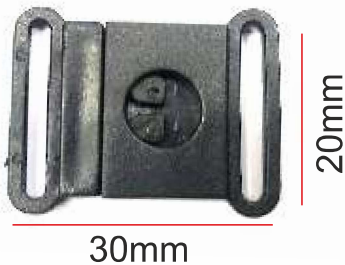

30mm

20mm

Safety Breakaway